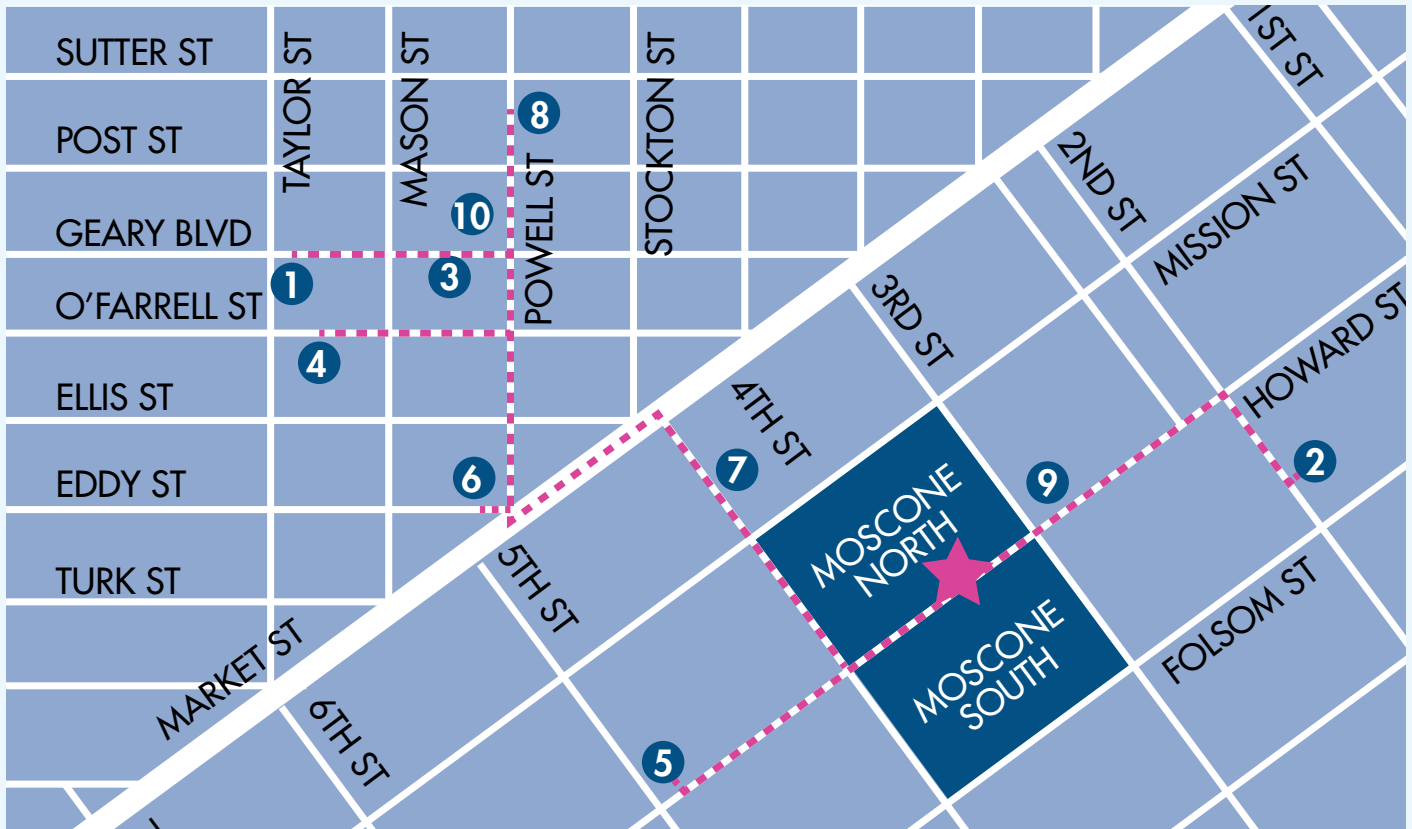

Hotel Map/Walking Routes

HOTEL MAP/WALKING ROUTES

Official APhA2017 Hotels

- | | | |
|--|--|---|
| 1. Clift San Francisco
495 Geary Street
415-775-4700 | 5. InterContinental San Francisco
888 Howard Street
415-616-6500 | 8. Sir Francis Drake,
a Kimpton Hotel
450 Powell Street
415-392-7755 |
| 2. Courtyard San Francisco
Downtown
299 2nd Street
415-947-0700 | 6. Parc 55 San Francisco -
A Hilton Hotel
55 Cyril Magnin Street
415-392-8000 | 9. W San Francisco
181 3rd Street
415-777-5300 |
| 3. Handlery Union Square Hotel
351 Geary Street
415-781-7800 | 7. San Francisco Marriott Marquis
780 Mission Street
415-896-1600 | 10. Westin St. Francis
335 Powell Street
415-397-7000 |
| 4. Hilton San Francisco Union
Square*
333 O'Farrell Street
415-771-1400 | | |

**Headquarter Hotel
Limited Shuttle Service is provided between the Moscone Convention Center and Hilton San Francisco Union Square.*

- Legend:**
- Walking Route
 - ★ Main Entrance